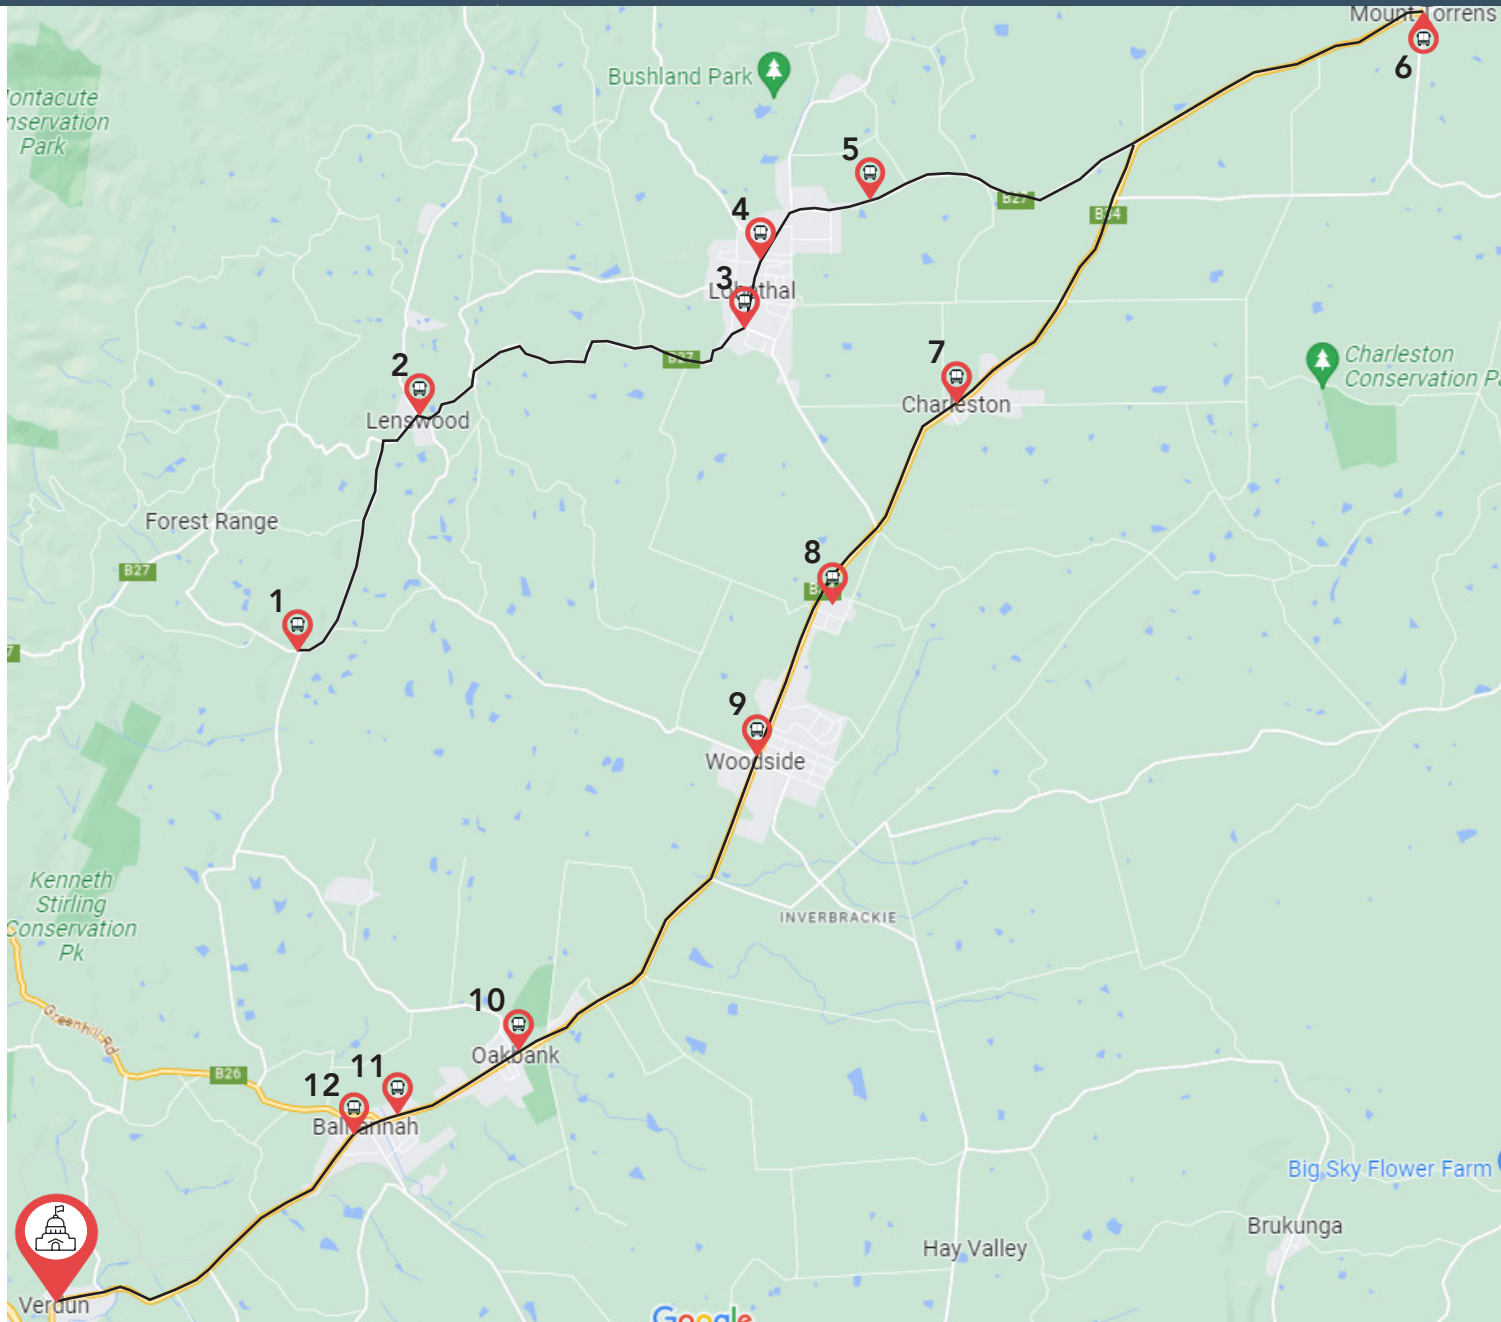

HILLS BUS ROUTE 1 - MORNING

Lenswood, Lobethal, Mt Torrens & Onkaparinga Valley Road

MORNING STOPS & TIMES

1. Fred's Tank, Lenswood (7:45)
2. General Store, Lenswood (7:48)
3. Bus Stop 73, Lobethal (7:55)
4. Bus Stop 75, Lobethal (7:57)
5. Frick Street, Lobethal (8:00)
6. General Store, Mt Torrens (8:07)
7. Newman Road Playground, Charleston (8:15)
8. Naughtons Road, Woodside (8:20)
9. Bus Stop 65A, Library, Woodside (8:23)
10. Bus Stop 61, Gillman Rd, Oakbank (8:26)
11. Bus Stop 58, Oakbank Area School (8:28)
12. Bus Stop 56, (across from OTR), Balhannah (8:30)