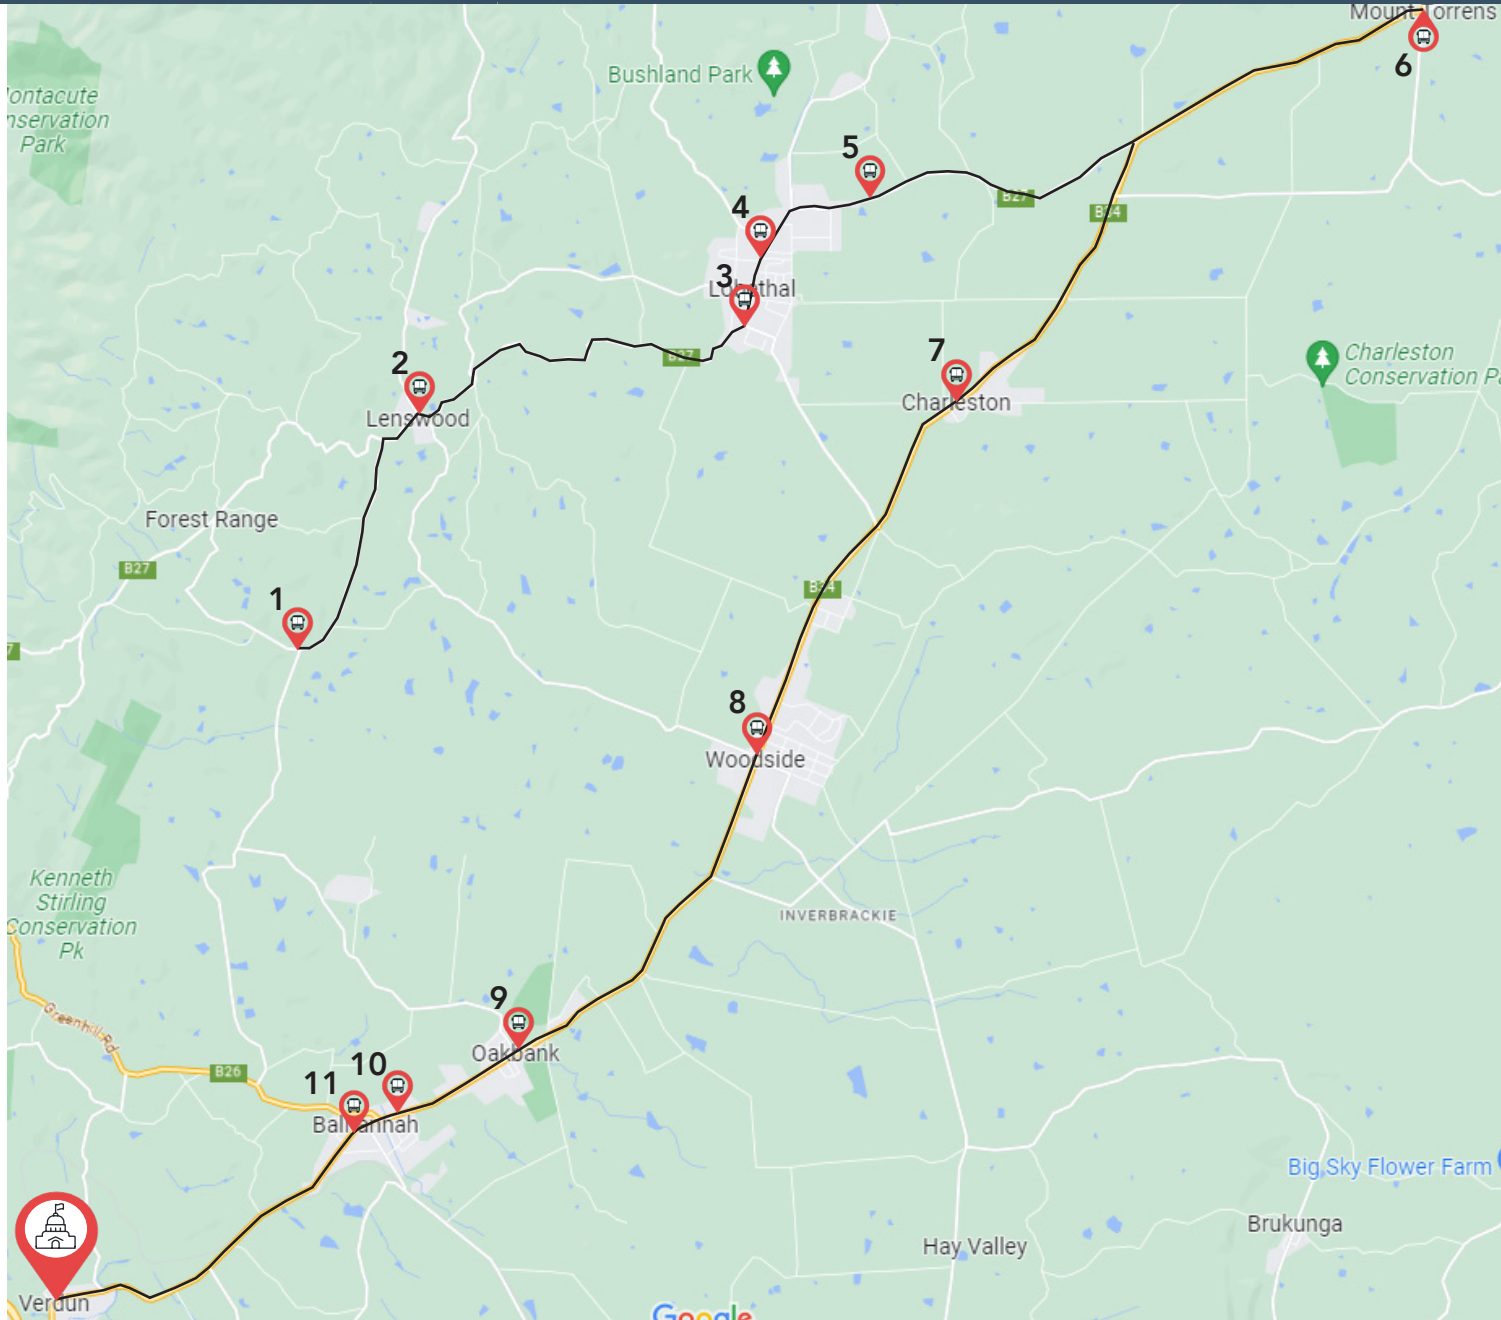

## HILLS BUS ROUTE 1 - MORNING

Lenswood, Lobethal, Mt Torrens & Onkaparinga Valley Road

### MORNING STOPS & TIMES

1. General Store, Lenswood (7:48)
2. Bus Stop 73, Lobethal (7:55)
3. Bus Stop 75, Lobethal (7:57)
4. Frick Street, Lobethal (8:00)
5. General Store, Mt Torrens (8:07)
6. Newman Road Playground, Charleston (8:15)
7. Bus Stop 65A, Library, Woodside (8:23)
8. Bus Stop 61, Gillman Rd, Oakbank (8:26)
9. Bus Stop 58, Oakbank Area School (8:28)
10. Bus Stop 56, (across from OTR), Balhannah (8:30)
11. Hills Bus Stop (8:35)